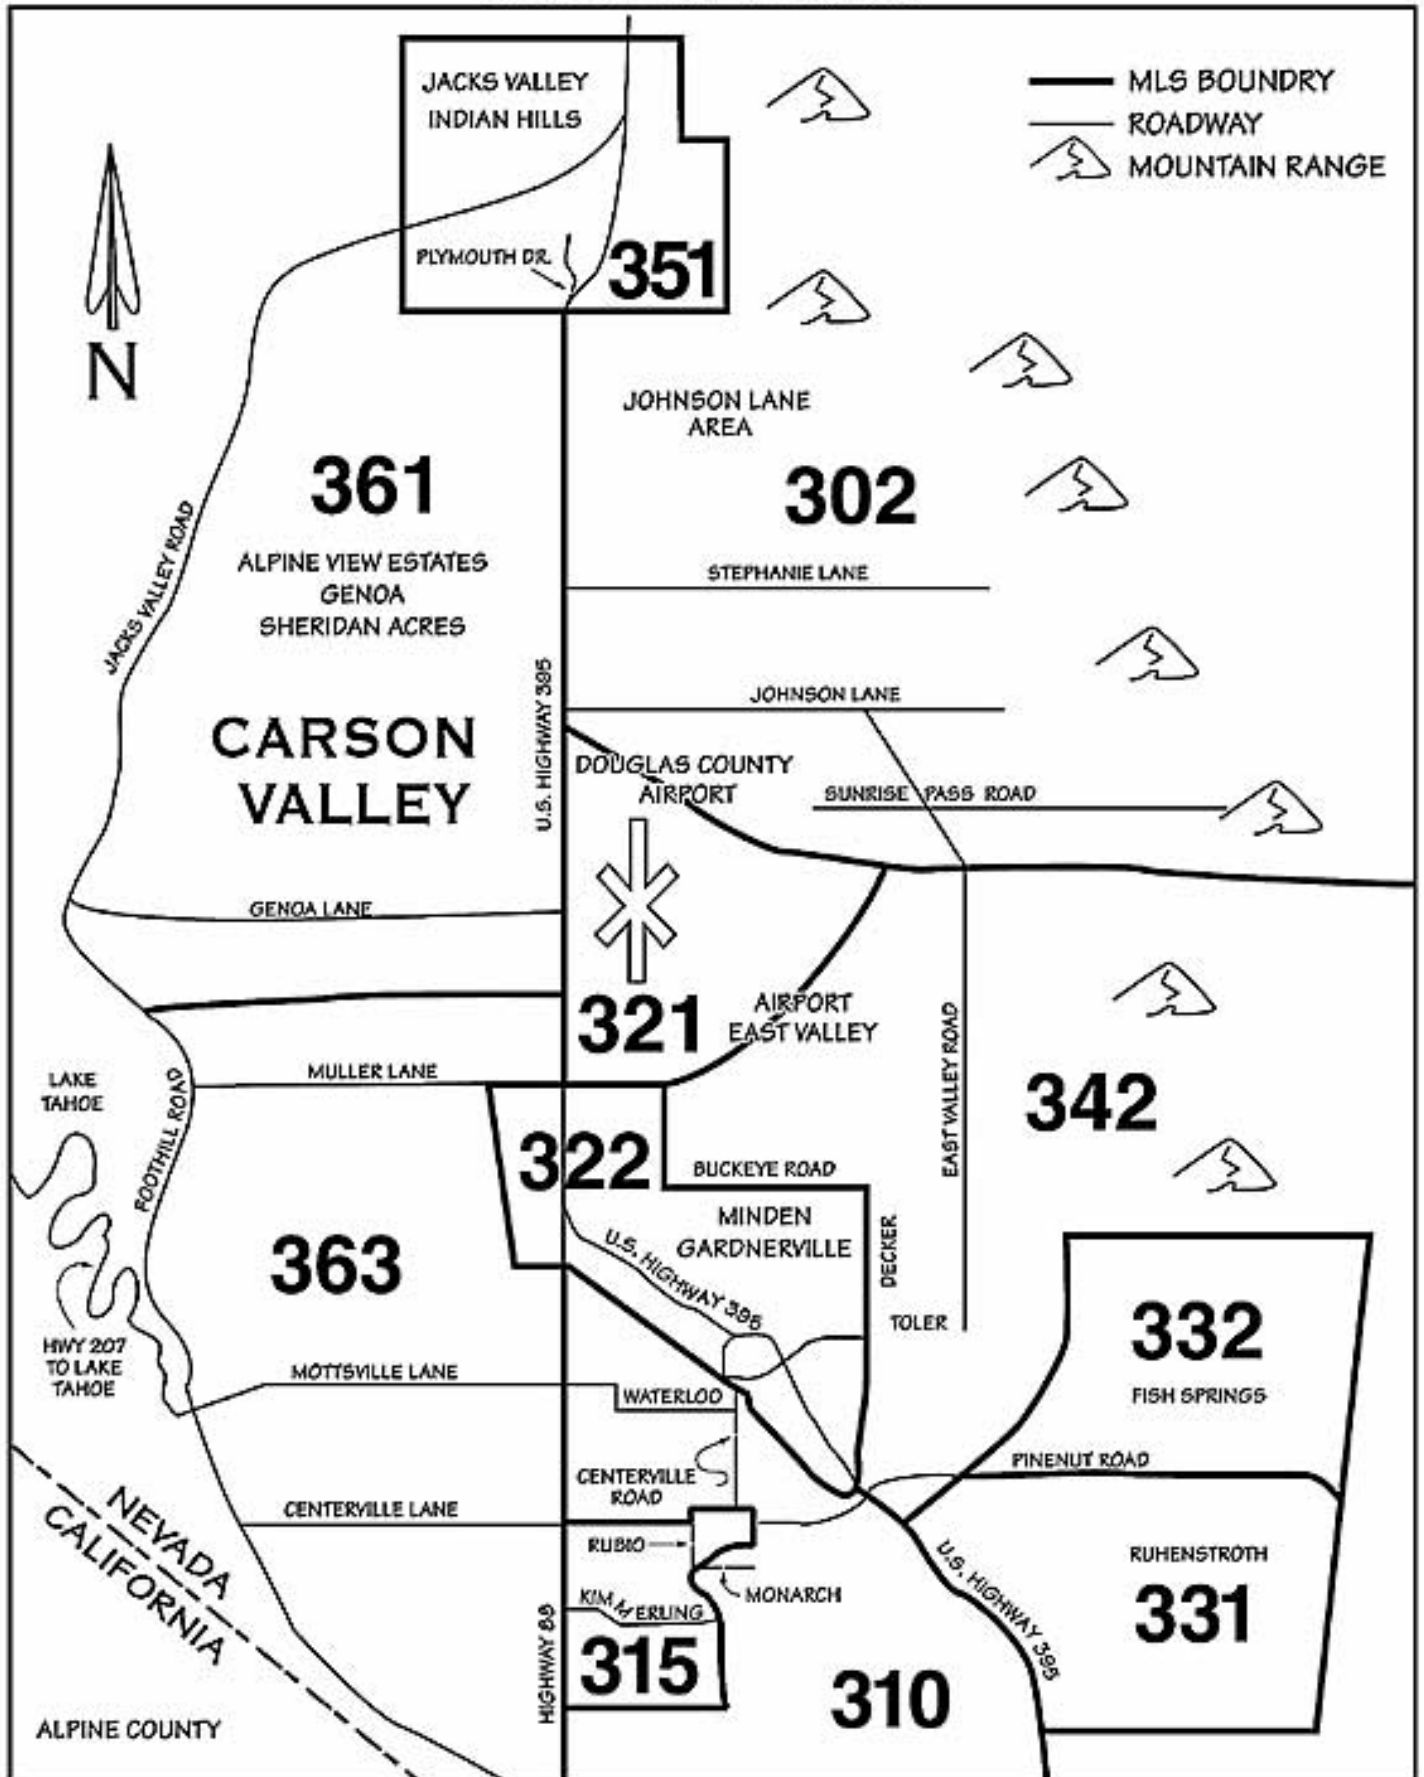

# MLS ZONE MAP

- |                        |                      |                         |   |                      |
|------------------------|----------------------|-------------------------|---|----------------------|
| 302 G/M Johnson Ln     | 322 G/M Downtown     | 342 G/M Buckeye/Pinenut | 371 Topaz Ranch Estates                               | 710 Woodfords, CA    |
| 310 G/M Ranchos        | 331 G/M Ruhenstroth  | 351 G/M N. Minden       | 372 Topaz Lake, NV                                    | 712 Markleeville, CA |
| 315 G/M Chambers Field | 332 G/M Fish Springs | 361 G/M Alpine/Genoa    | 373 Spring Valley/Holbrook/<br>China Springs/Pineview | 715 Topaz Lake, CA   |
| 321 G/M Airport        |                      | 363 G/M South of Genoa  |   | 717 Walker, CA       |