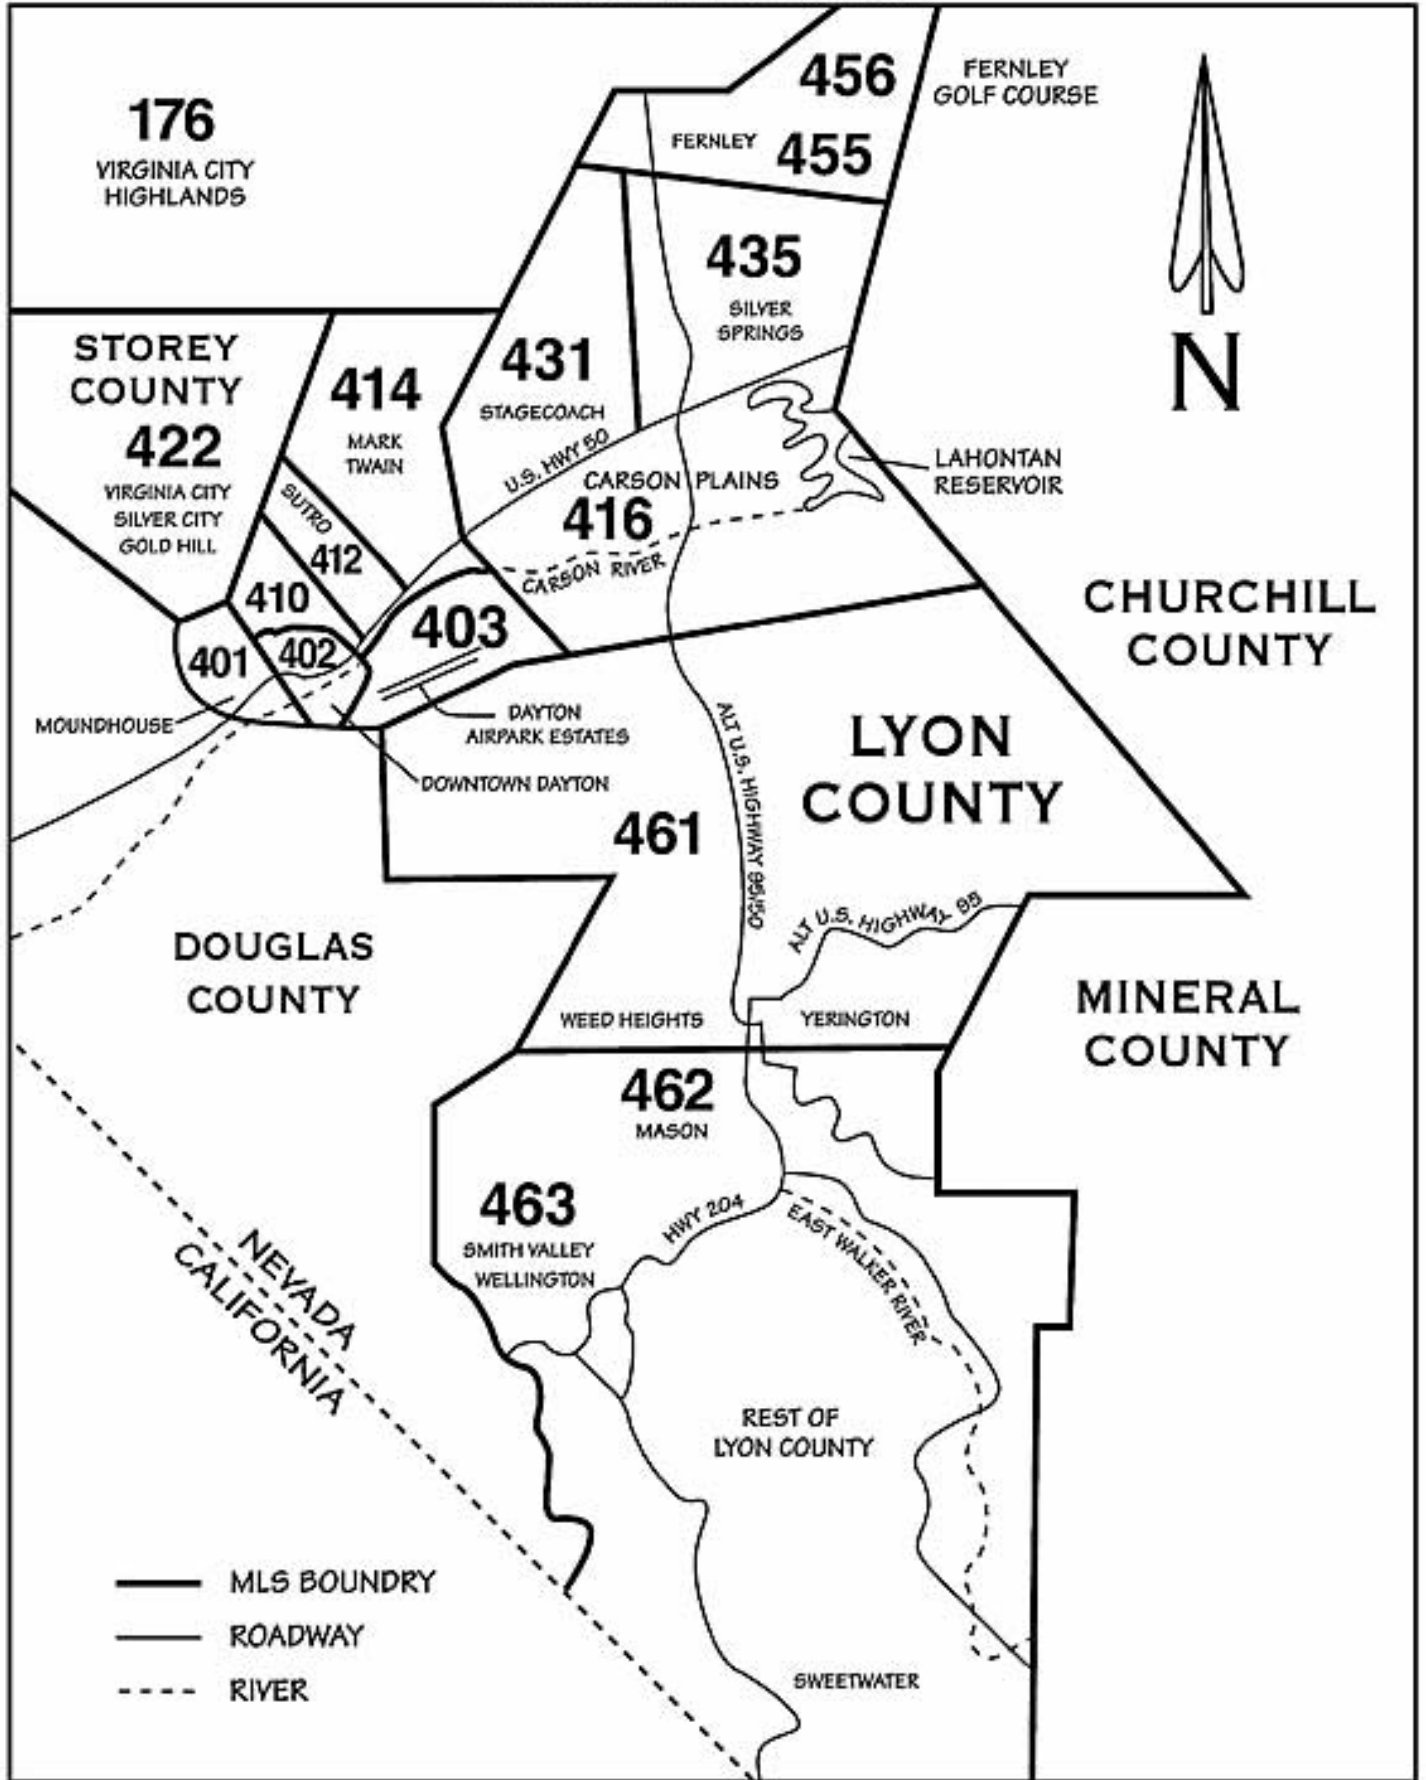

MLS ZONE MAP

176 VC Highlands	403 Dayton Valley	414 Mark Twain	431 Stagecoach	456 Fernley Golf Course
401 Moundhouse	410 Concord/Flowery	416 Carson Plains	435 Silver Springs	461 Yerington
402 Downtown Dayton	412 Sutro	422 Virginia City/Silver City/Gold Hill	455 Fernley	462 Mason
				463 Smith Valley