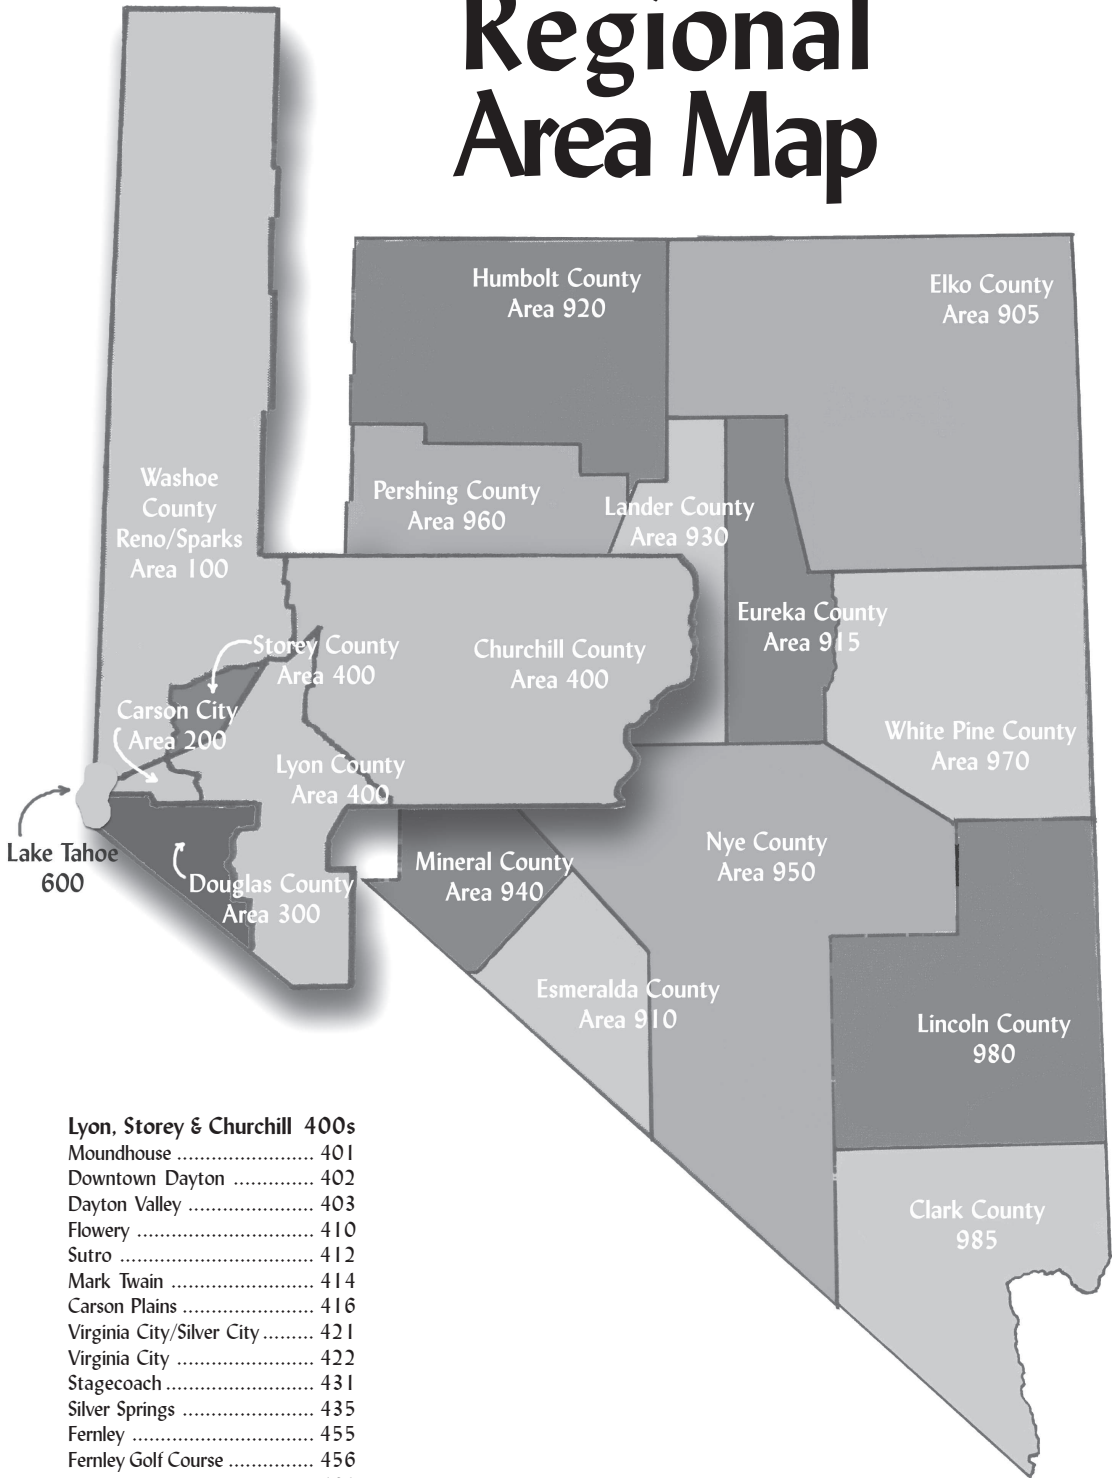

Regional Area Map

Reno/Sparks Areas 100s
NE Reno 110
Comm/Indust. Core 115
North Reno 119
NW Reno 120
NW Suburban Reno 121
West Suburban Reno 123
Verdi 124
Sun Valley 130
North Valley Reno 131
Golden Valley Reno 132
Lemmon Valley Reno 133
Stead 134
Silver Knolls 135
Cold Springs 136
Red Rock 137
Rancho Haven 138
SE Reno 140
Donner Springs 141
Hidden Valley 142
South Meadows 143
Old SW Reno 160
West SW Reno 161
SW Reno 163
Old South Suburban Reno 164
South Suburban Reno 165
SW Suburban Reno 171
Foothills Reno 173
Pleasant Valley 174
West Washoe Valley 175
Virginia City Highlands 176
Washoe Valley 177
Sparks 180
East Sparks 181
Sparks Suburban 182
South Spanish Springs 183
West Spanish Springs 184
East Spanish Springs 185
Palomino Valley 186
E Truckee River 187
N Washoe County 190
Carson City Areas 200s
Carson South SE 202
Carson South 211
Carson SE Central 221
Carson East Central 222
Carson East NE 230
Carson Northeast 242
Carson North NE 250
Carson Northwest 261
Carson West Middle 263
Carson North NW 271
Carson West Central 272
Carson Southwest 281
Douglas County Areas . 300s
Gardnerville/Minden
Johnson Ln 302
Ranchos 310
Chambers Field 315
Airport 321
Downtown G/M 322
Ruhenstroth 331
Fish Springs 332
Buckeye/Pinenut 342
North Minden 351
Alpine/Genoa 361
South of Genoa 363
Other Douglas County
Topaz Ranch Estates 371
Topaz Lake, NV 372
Spring Valley, China Springs ... 373

Lyon, Storey & Churchill 400s

Moundhouse 401
Downtown Dayton 402
Dayton Valley 403
Flowery 410
Sutro 412
Mark Twain 414
Carson Plains 416
Virginia City/Silver City 421
Virginia City 422
Stagecoach 431
Silver Springs 435
Fernley 455
Fernley Golf Course 456
Yerington 461
Mason 462
Smith Valley 463
NW Fallon-City 481
NE Fallon-City 482
SE Fallon-City 483
SW Fallon-City 484
NW Fallon-Outer 485
NE Fallon-Outer 486
SE Fallon-Outer 487
SW Fallon-Outer 488
Incline/Lake Tahoe Areas 600s
California Areas 700s
Outer County Areas 900s
Out of Area 999